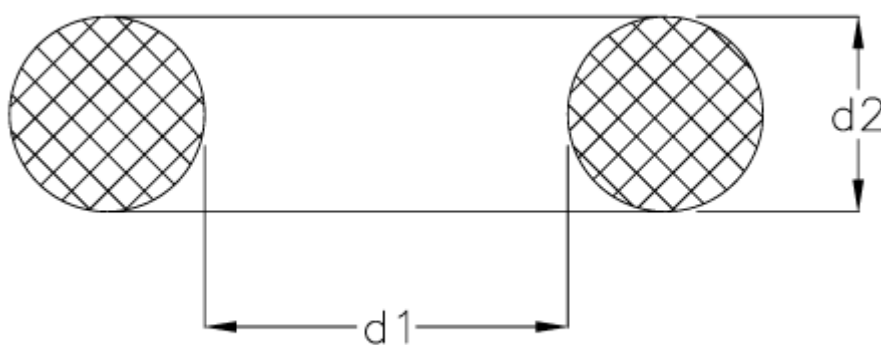

Data Sheet

Article number: 159004000250000

Description: KLEE O-ring 4x2,5 NBR70 black

Measures

$d1 = 4.00$

$d2 = 2.50$

Size = 4 x 2,5